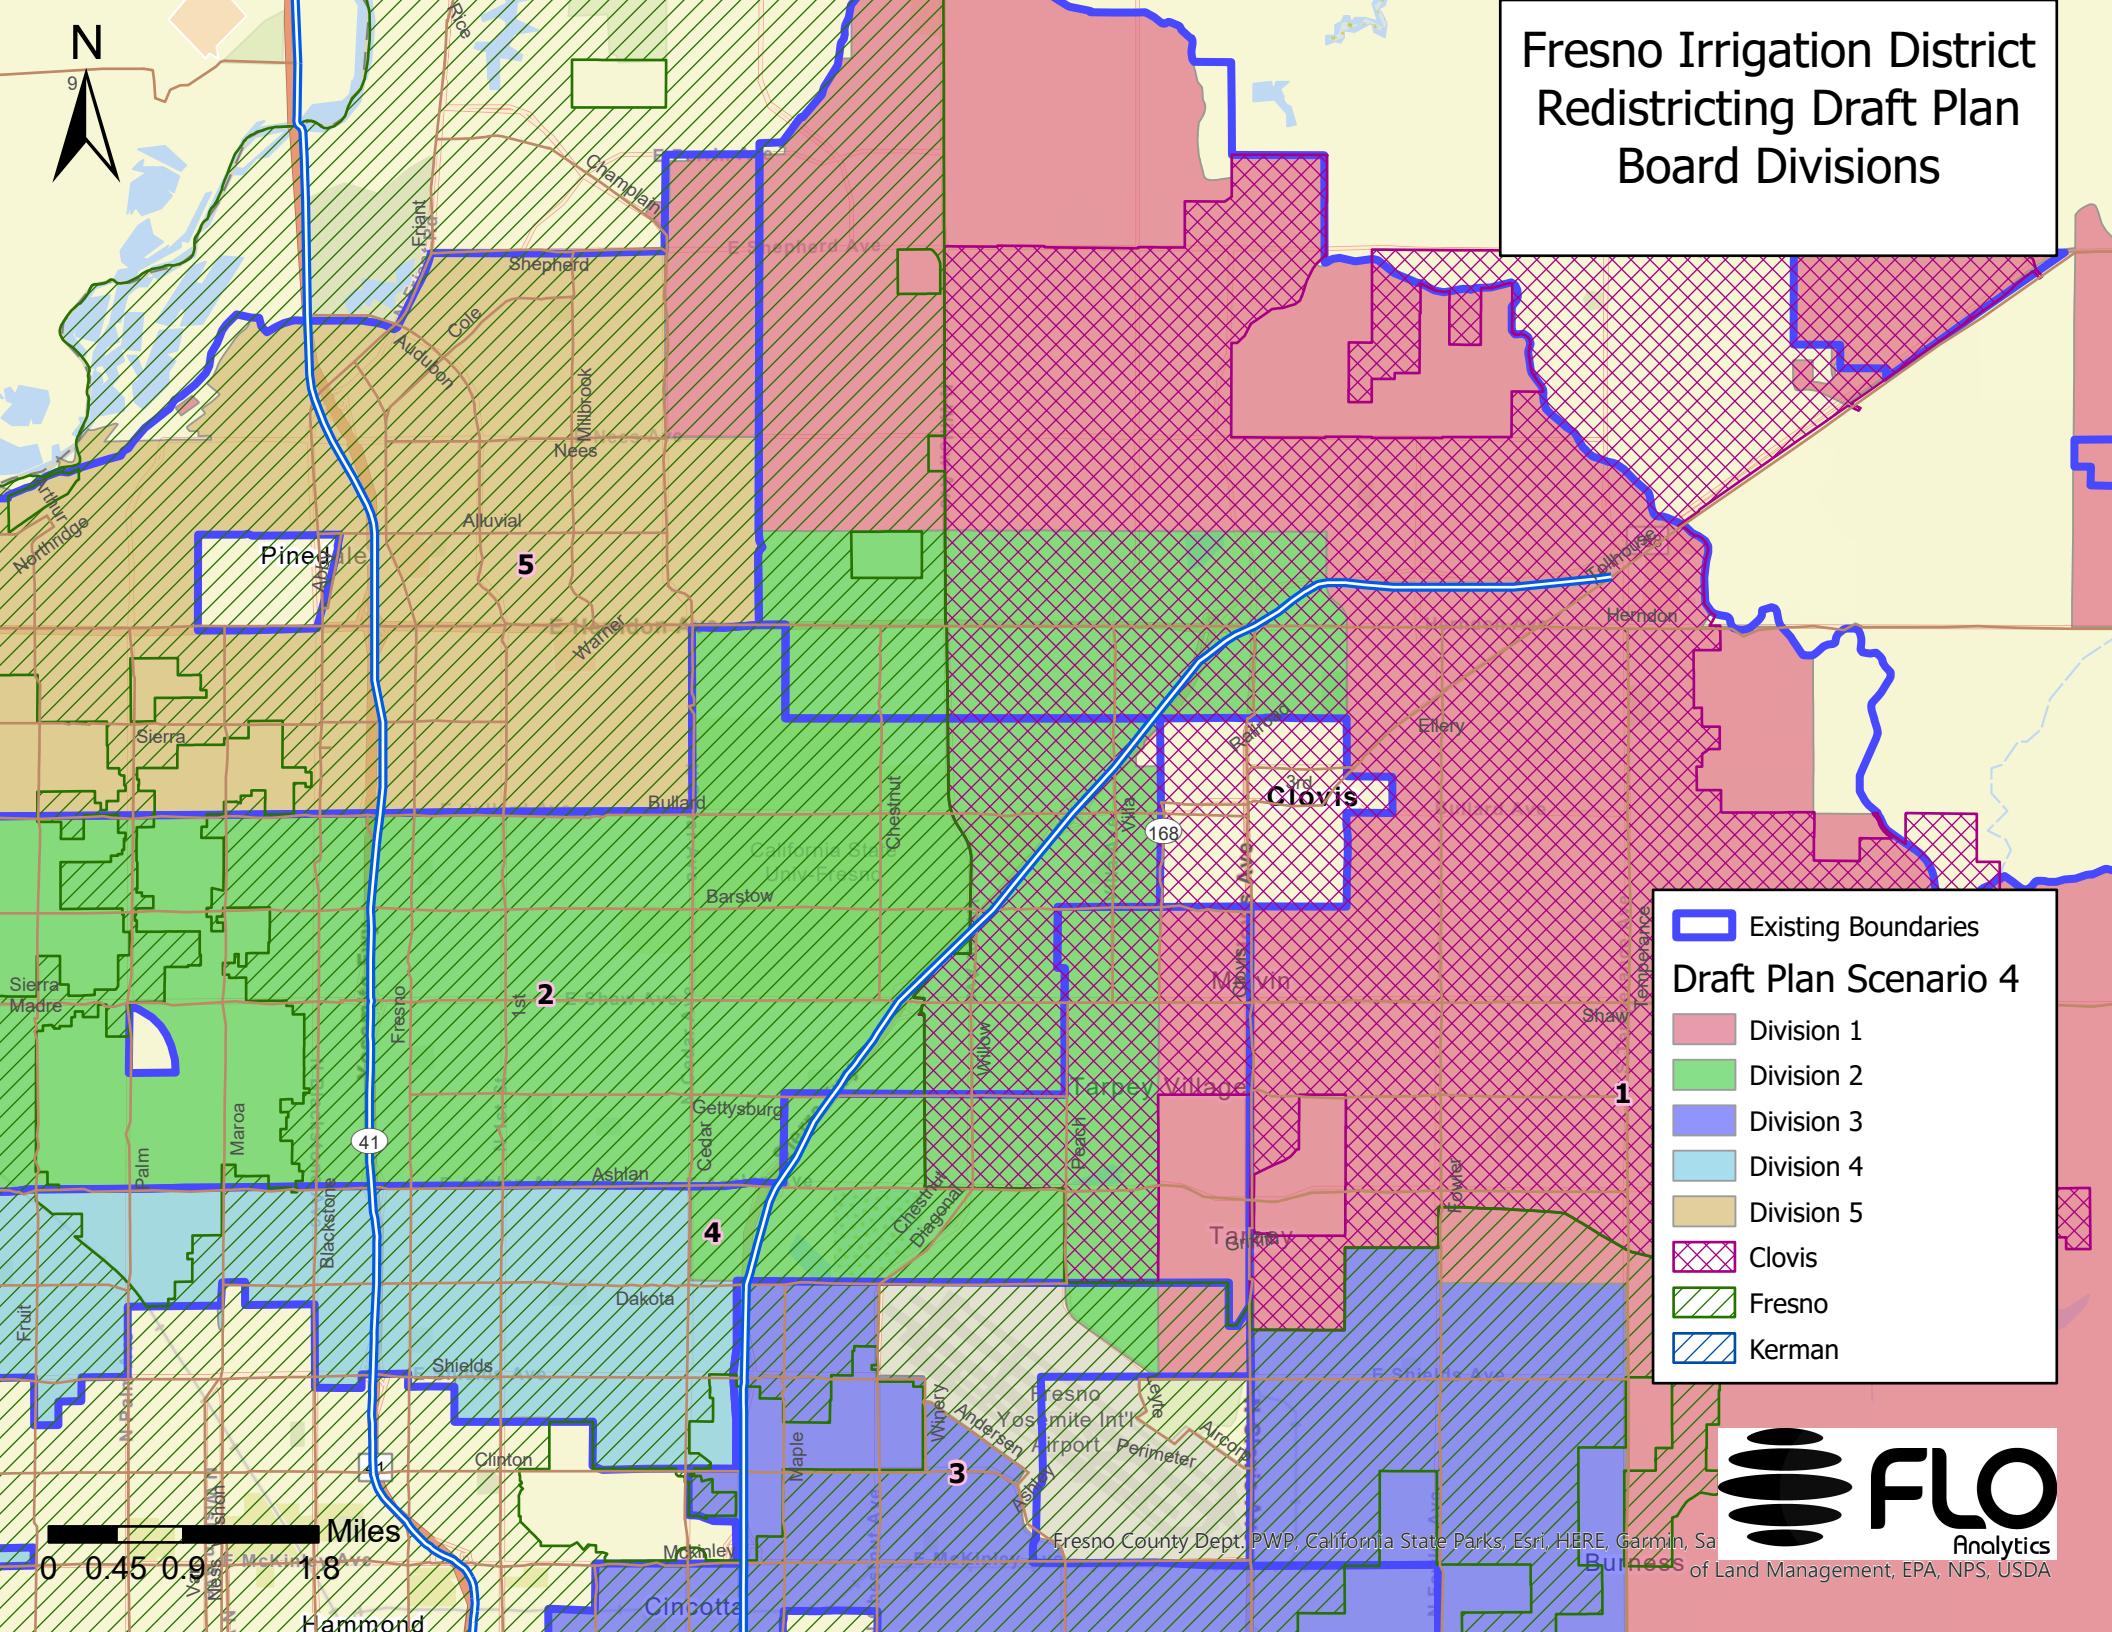

Fresno Irrigation District Redistricting Draft Plan Board Divisions

Existing Boundaries

Draft Plan Scenario 4

- Division 1
- Division 2
- Division 3
- Division 4
- Division 5
- Clovis
- Fresno
- Kerman

Miles
0 0.45 0.9 1.8